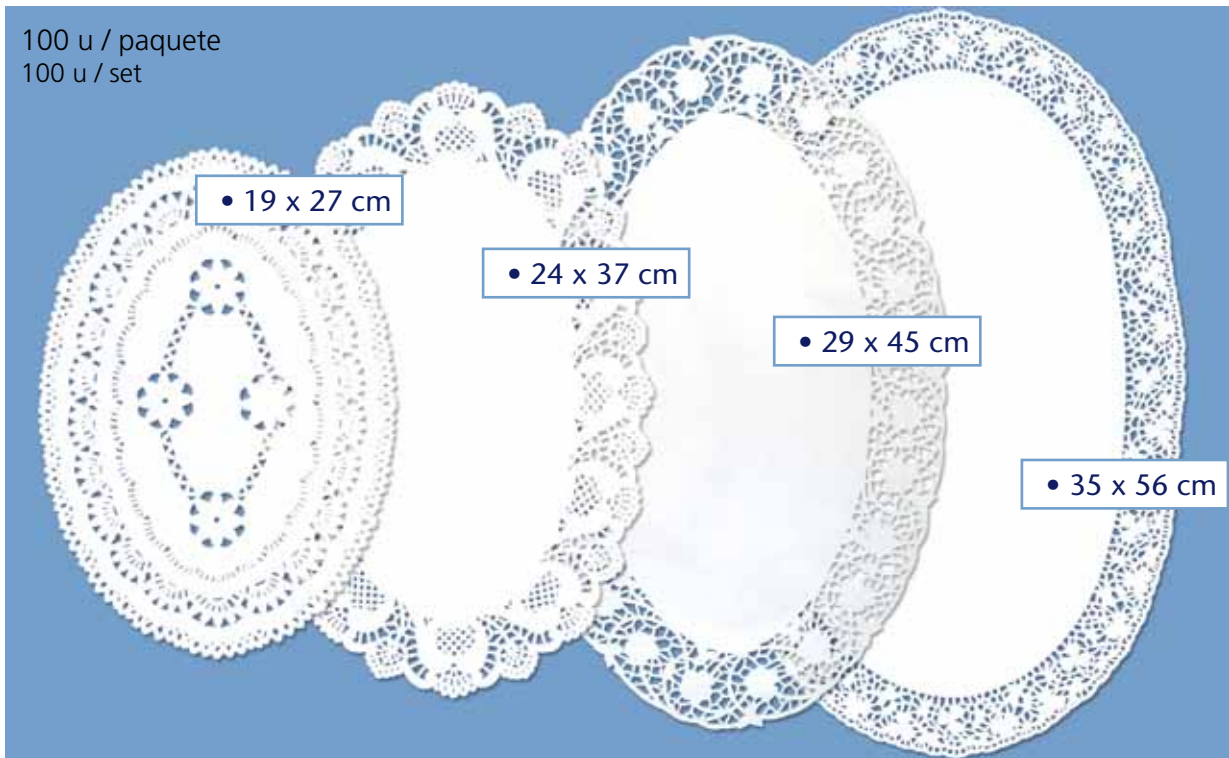

OVALES CALADOS

OVAL PAPER DOILIES

100 u / paquete
100 u / set

Litos / Regular   Colores / Colors   Opalina / Coated   Oro / Gold   Plata / Silver

OVALES RELIEVE

OVAL

Medidas / Sizes

17 x 26 cm

19 x 30 cm

24 x 37 cm

27 x 41 cm

29 x 46 cm

32 x 50 cm

35 x 56 cm

100 u / paquete
100 u / set