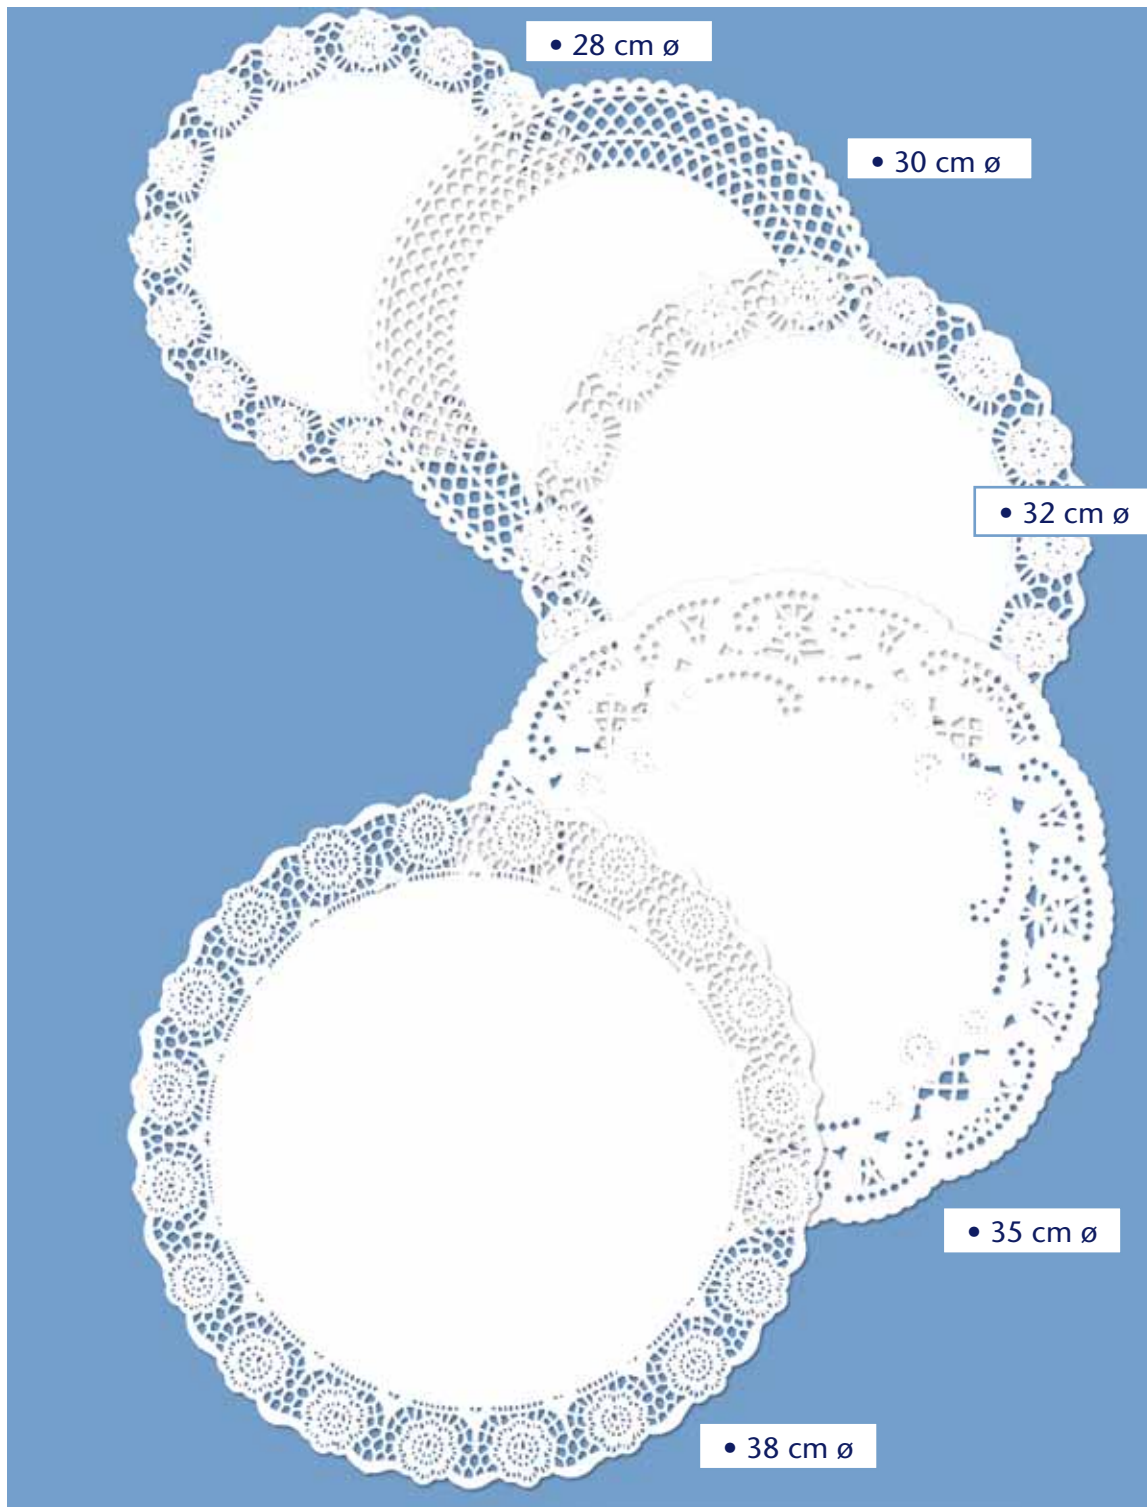

RODALES CALADOS

ROUND DOILIES

100 u / paquete

100 u / set

Litos / Regular

Colores / Colors

Opalina / Coated

Oro / Gold

Plata / Silver