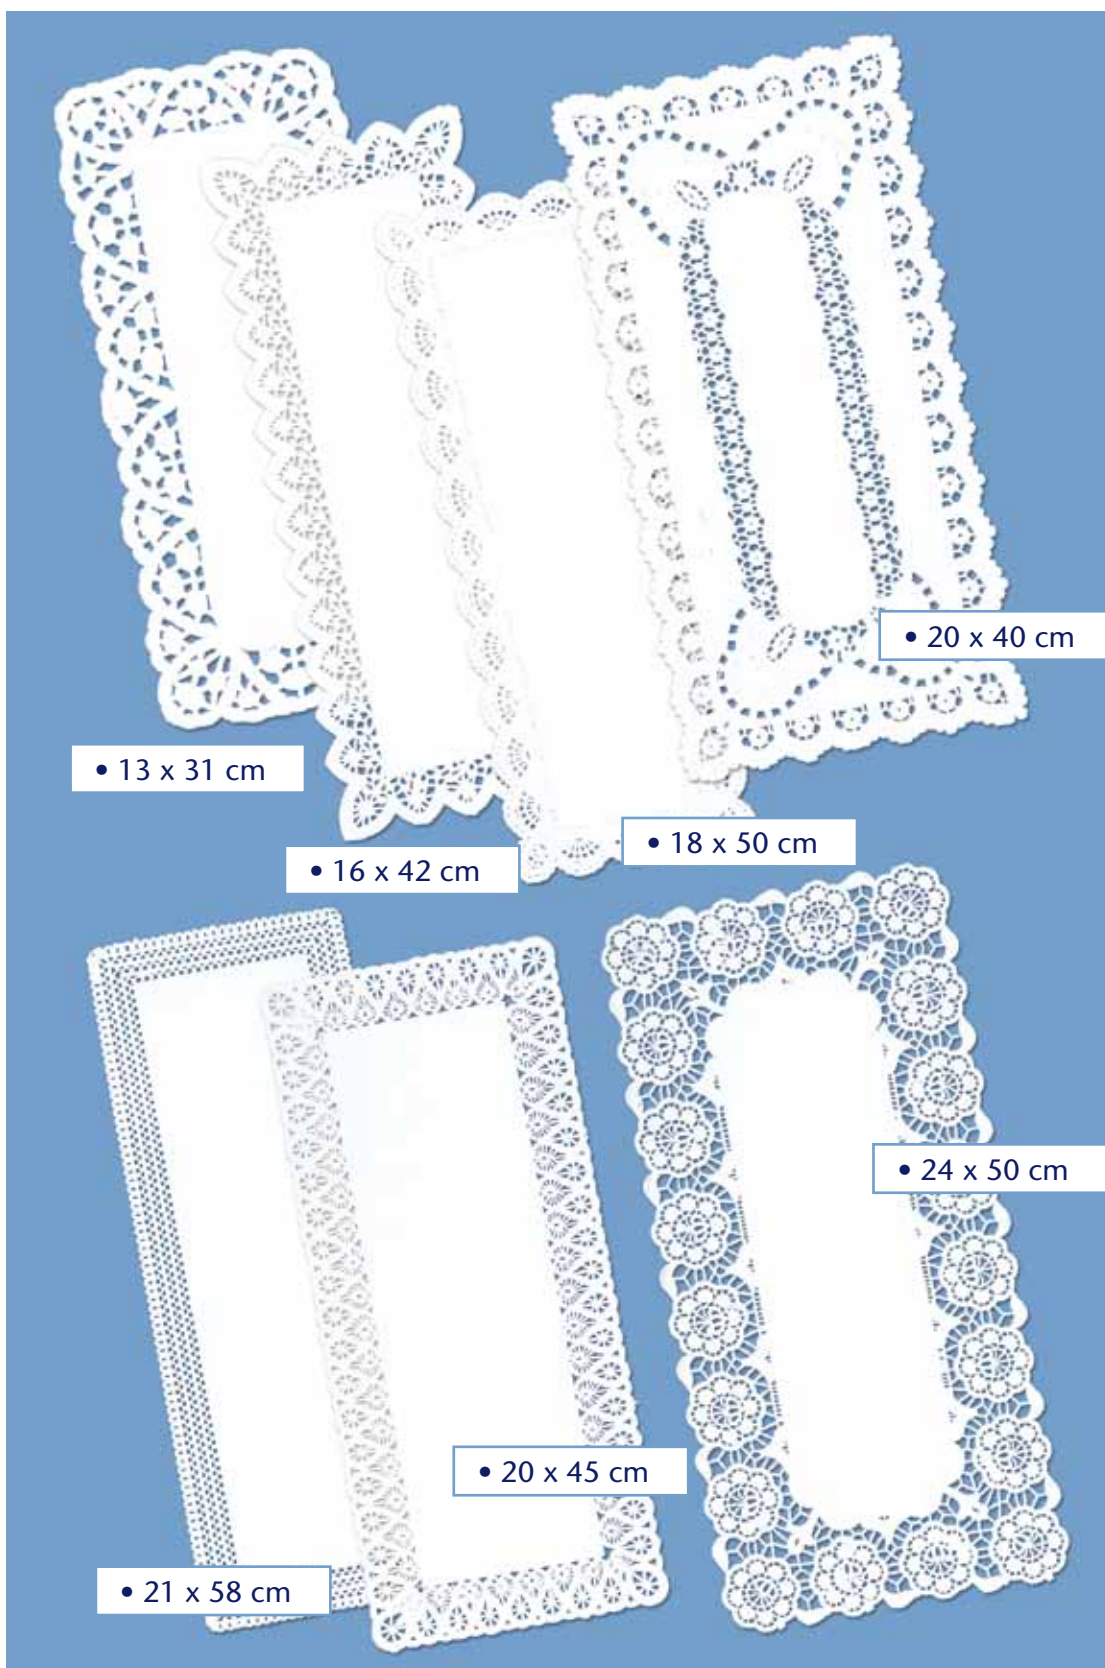

BLONDAS CALADAS

PAPER DOILIES

Litos / Regular

Colores / Colors

Opalina / Coated

Oro / Gold

Plata / Silver