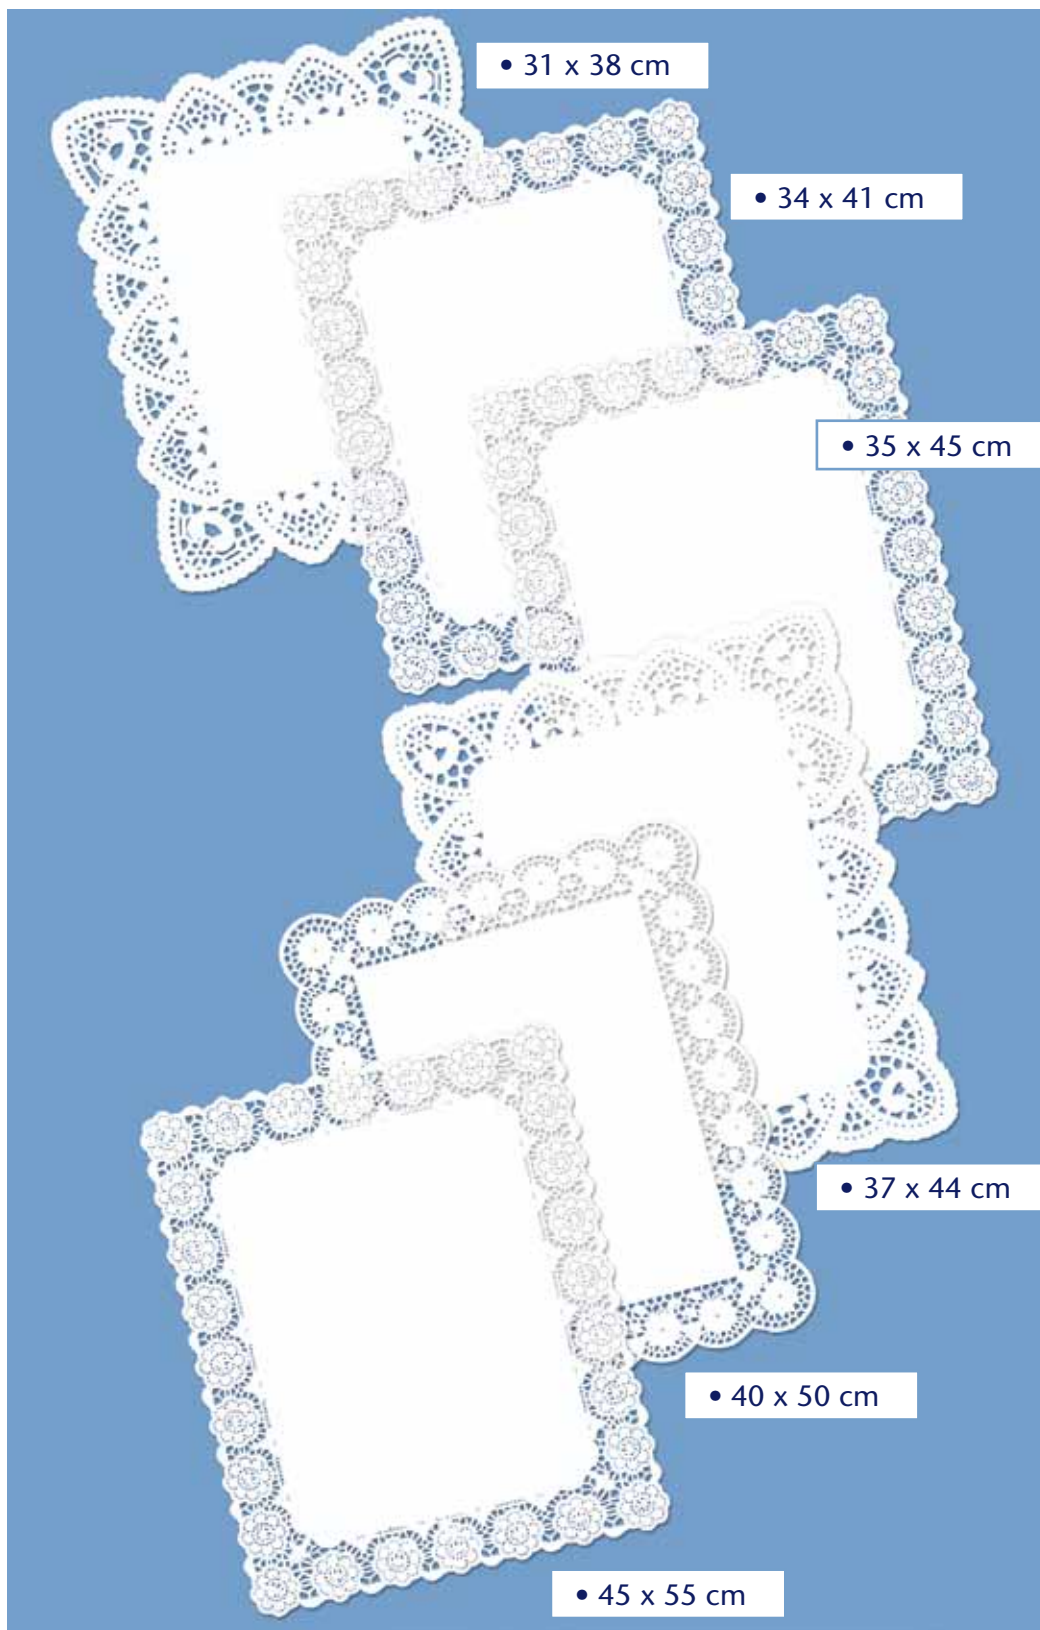

BLONDAS CALADAS

PAPER DOILIES

Litos / Regular

Colores / Colors

Opalina / Coated

Oro / Gold

Plata / Silver